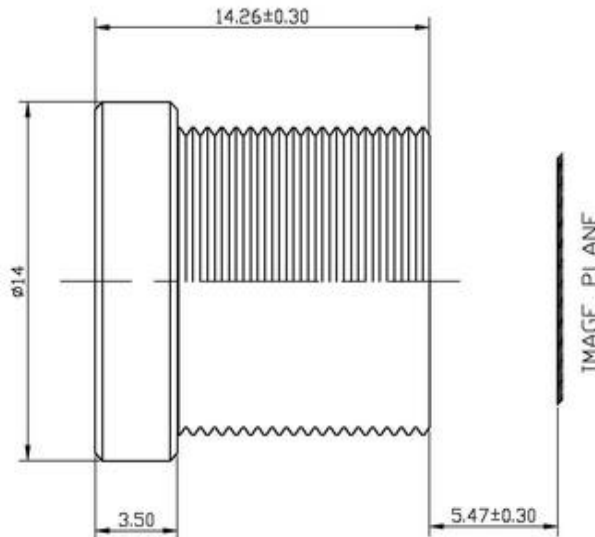

SIAON

SA-1225B

【技术参数 SPECIFICATIONS】

| | | | | | |
|------------------------------|---------|----------------------------|-----------------|----------|------------|
| 焦距 Focal Length | 12mm | 畸变 Distortion | -0.8% | | |
| 像面尺寸 Image Size | 1/3" | 后焦距 Back Focal Length | 8.97mm | | |
| 接口 Mount | M12x0.5 | 滤镜尺寸 Filter Size | | | |
| 分辨率 Resolution | 0.3MP | 外形尺寸 Dimensions | φ14mm x 14.26mm | | |
| 相对孔径 F No. | F2.5 | 工作温度 Operating Temperature | -20°C - +60°C | | |
| 最近物距 M.O.D | 0.4m | 重量 Weight | 6g | | |
| 视场角 Angle of View (DxHxV) | 1/3" | 29°x24°x18° | 操控方式 Operation | 光圈 Iris | 固定光圈 Fixed |
| | | | | 聚焦 Focus | / |
| | | | | 变焦 Zoom | / |

【外形尺寸 DIMENSIONS】

Unit:mm

Specification is subject to change without any notice.